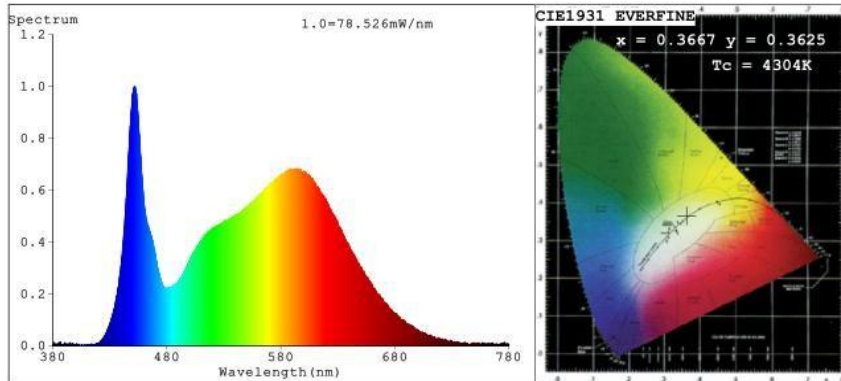

Spectrum Test Report

Color Parameters:

Chromaticity Coordinate: $x=0.3667$ $y=0.3625$ / $u'=0.2217$ $v'=0.4931$
 $T_c=4304K$ Dominant WL: $L_d = 579.7nm$ Purity=18.8%
 Red Ratio: $R=19.1\%$ Peak WL: $L_p=452.1nm$ HWL: $L_{hd}=17.9nm$
 Render Index: $R_a=82.8$
 $R1 = 82$ $R2 = 91$ $R3 = 95$ $R4 = 81$ $R5 = 82$ $R6 = 86$ $R7 = 84$
 $R8 = 63$ $R9 = 4$ $R10=77$ $R11=80$ $R12=60$ $R13=84$ $R14=98$ $R15=76$